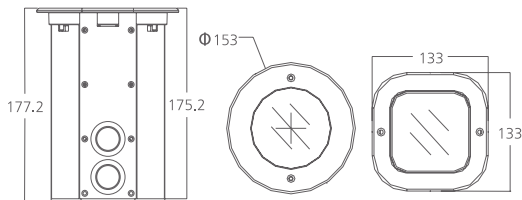

Recessed Projector ASPID

DMX
512

IP67

OUTDOOR RATED

black

354 114R **354 114S**
354 115R **354 115S**

354 114
LED Power **Colour Temp** **Luminous**
12 W cool white 595 lm

354 115
LED Power **Colour Temp** **Luminous**
12 W warm white 550 lm